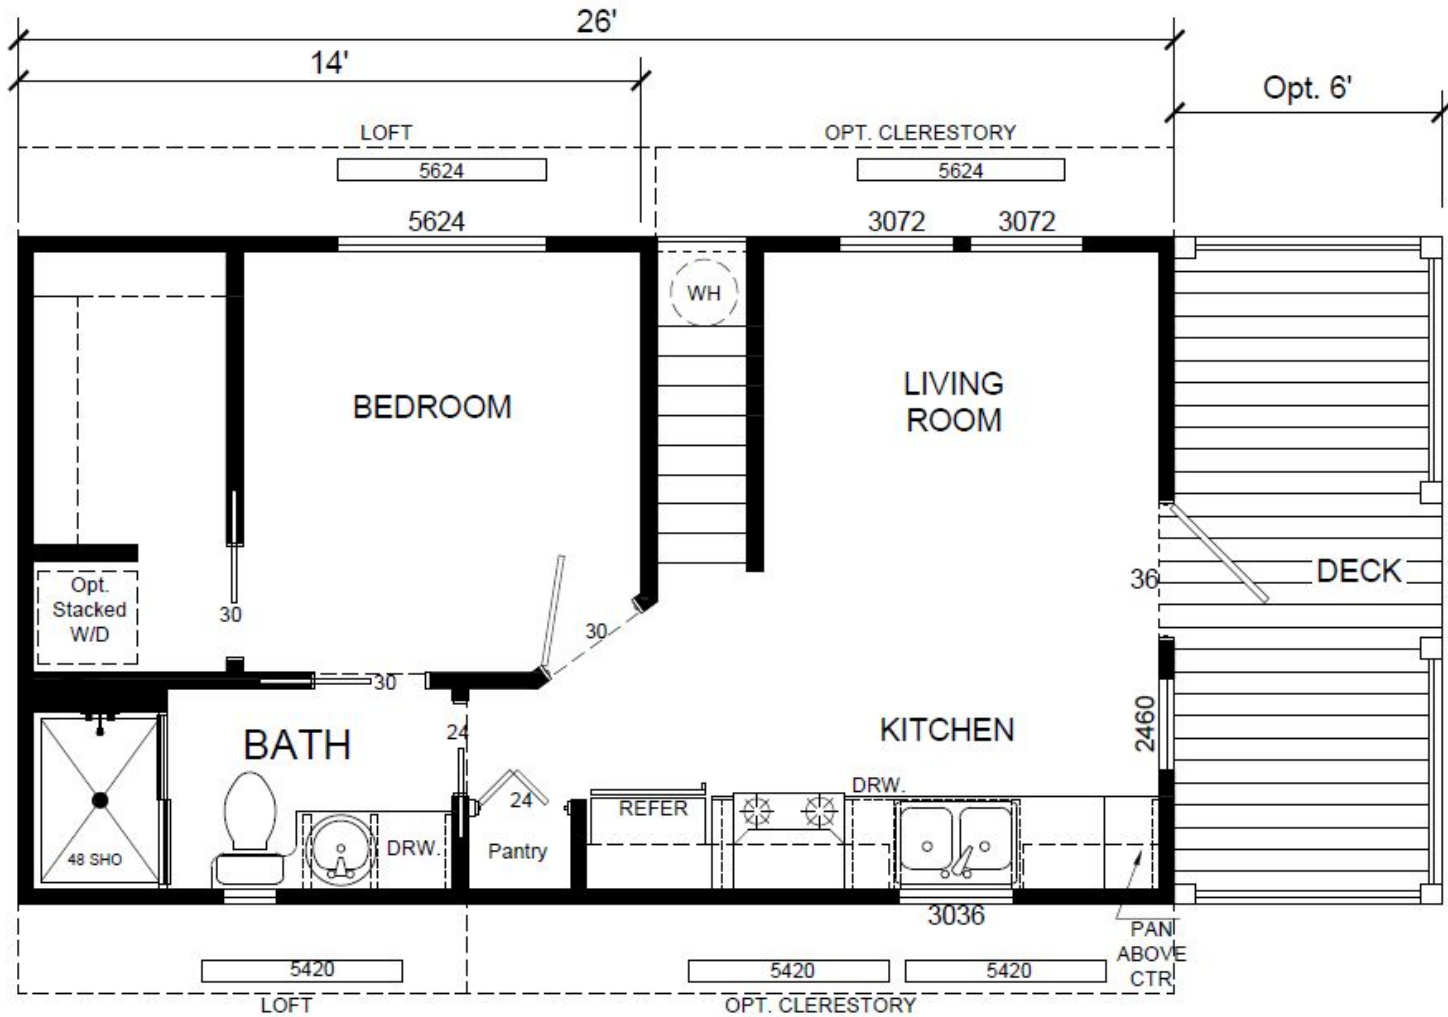

575SL

399 SQ FT

view our display models at 10421 I-30 Service Road South-West, Cumby, Texas 75433

903-994-4600

www.BestLandHomeDeals.com

MHDRET00037281/IHB1526

Due to continuous improvements, regulations, and material/product changes, floorplan specifications may change without notice.